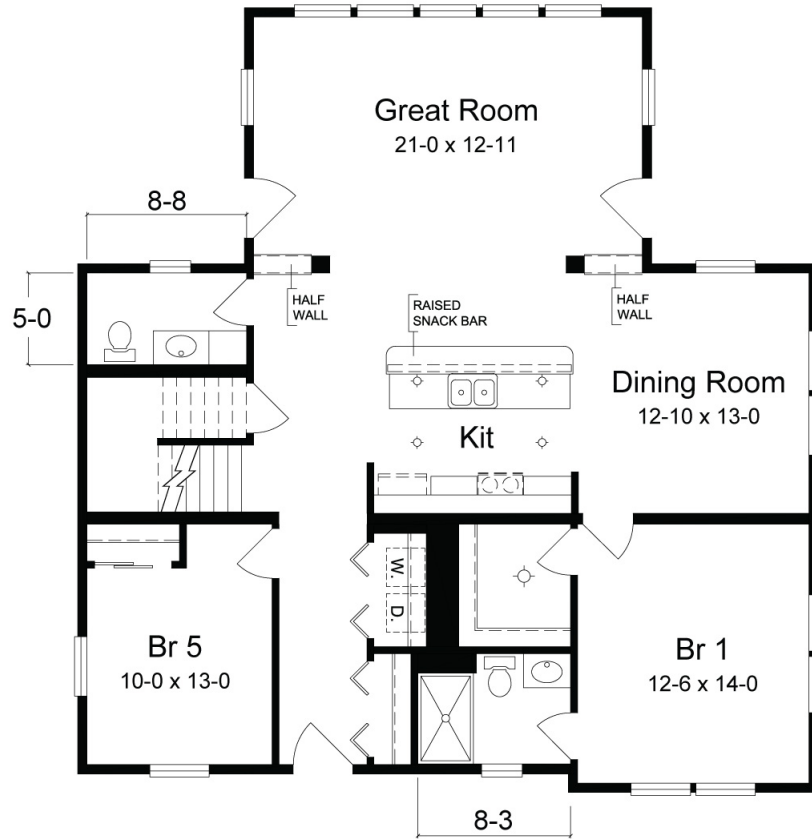

The Sawgrass

- 5 Bedrooms
 - 2.5 Baths
 - Walk in Closets
- *These floorplans can be adjusted to fit your lot size*

FIRST FLOOR

SECOND FLOOR